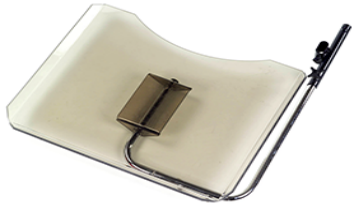

ACCESSORIES - VELA TANGO 600ES ELECTRIC

Table tray

929279

Table tray (W:52xD:40 cm) w/bracket