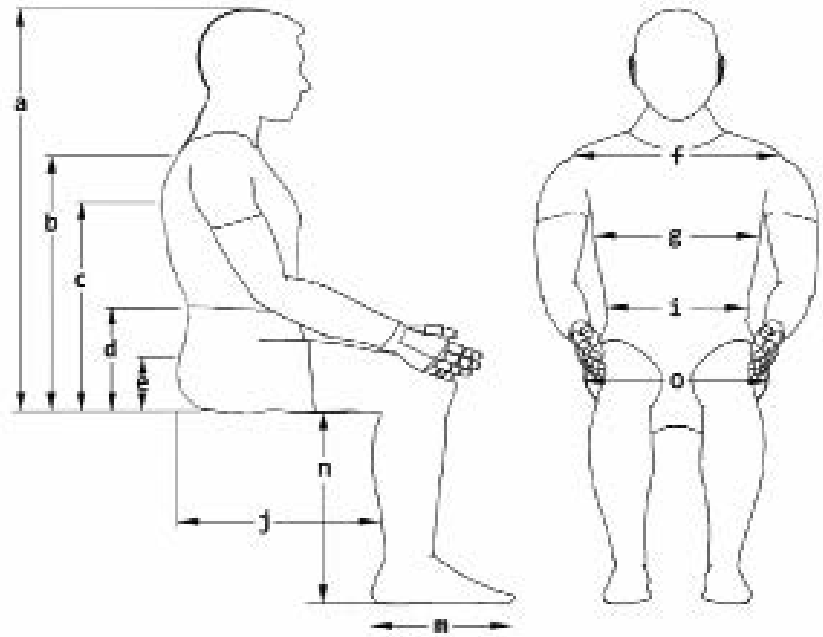

Seating Specifications

All Bases Prepared For DAHL Docking Station		Seat Type	Teens Seat
Typical WC Weight	Without Batteries 80 kg	Seat Size Range	Width 300 mm - 400 mm, Depth 360 mm - 500 mm
	With Batteries from 103 kg	Seat To Floor Height Range	410 mm - 490 mm