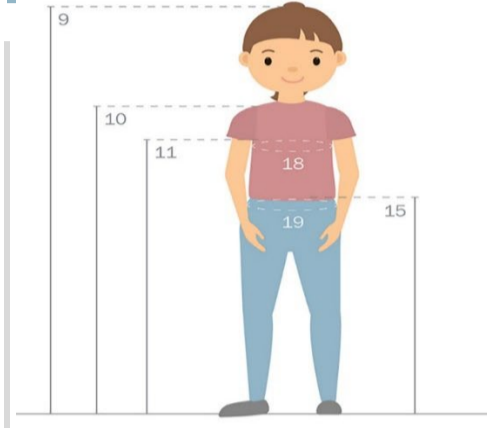

Nafn:

Page 1/5, 17.1.2025

Þjálfari:

Tengiliður hjá Fastus:

Dagsetning:

EU

Valid from:

01 January 2025

Accessories

- ☐ Anti-tippers
- ☐ Arm supports
- ☐ Back supports
- ☐ Bags and baskets
- ☐ Brakes
- ☐ Handles and push braces
- ☐ Mounting kits
- ☐ Postural supports
- ☐ Seating

Measurements

No.	Type	Measurement
9	Total height	
10	Shoulder height	
11	Chest height / Armpit height	
15	Top of pelvic height	
18	Chest circumference	
19	Pelvic circumference	

Standard product includes

- Width and height adjustable handles
- Easy to fold
- Lightweight durable aluminium frame – Sizes 1 and 2
- Stable steel and aluminium frame – Size 3
- Upholstery and cover for top frame
- Solid front and rear wheels
- Swivel front wheels with directional stabilizer
- Adjustable drag wheels (rear wheels)
- On/off anti-reverse wheel stop
  - prevents the unit from rolling backwards

Visit product page
on Etac.com